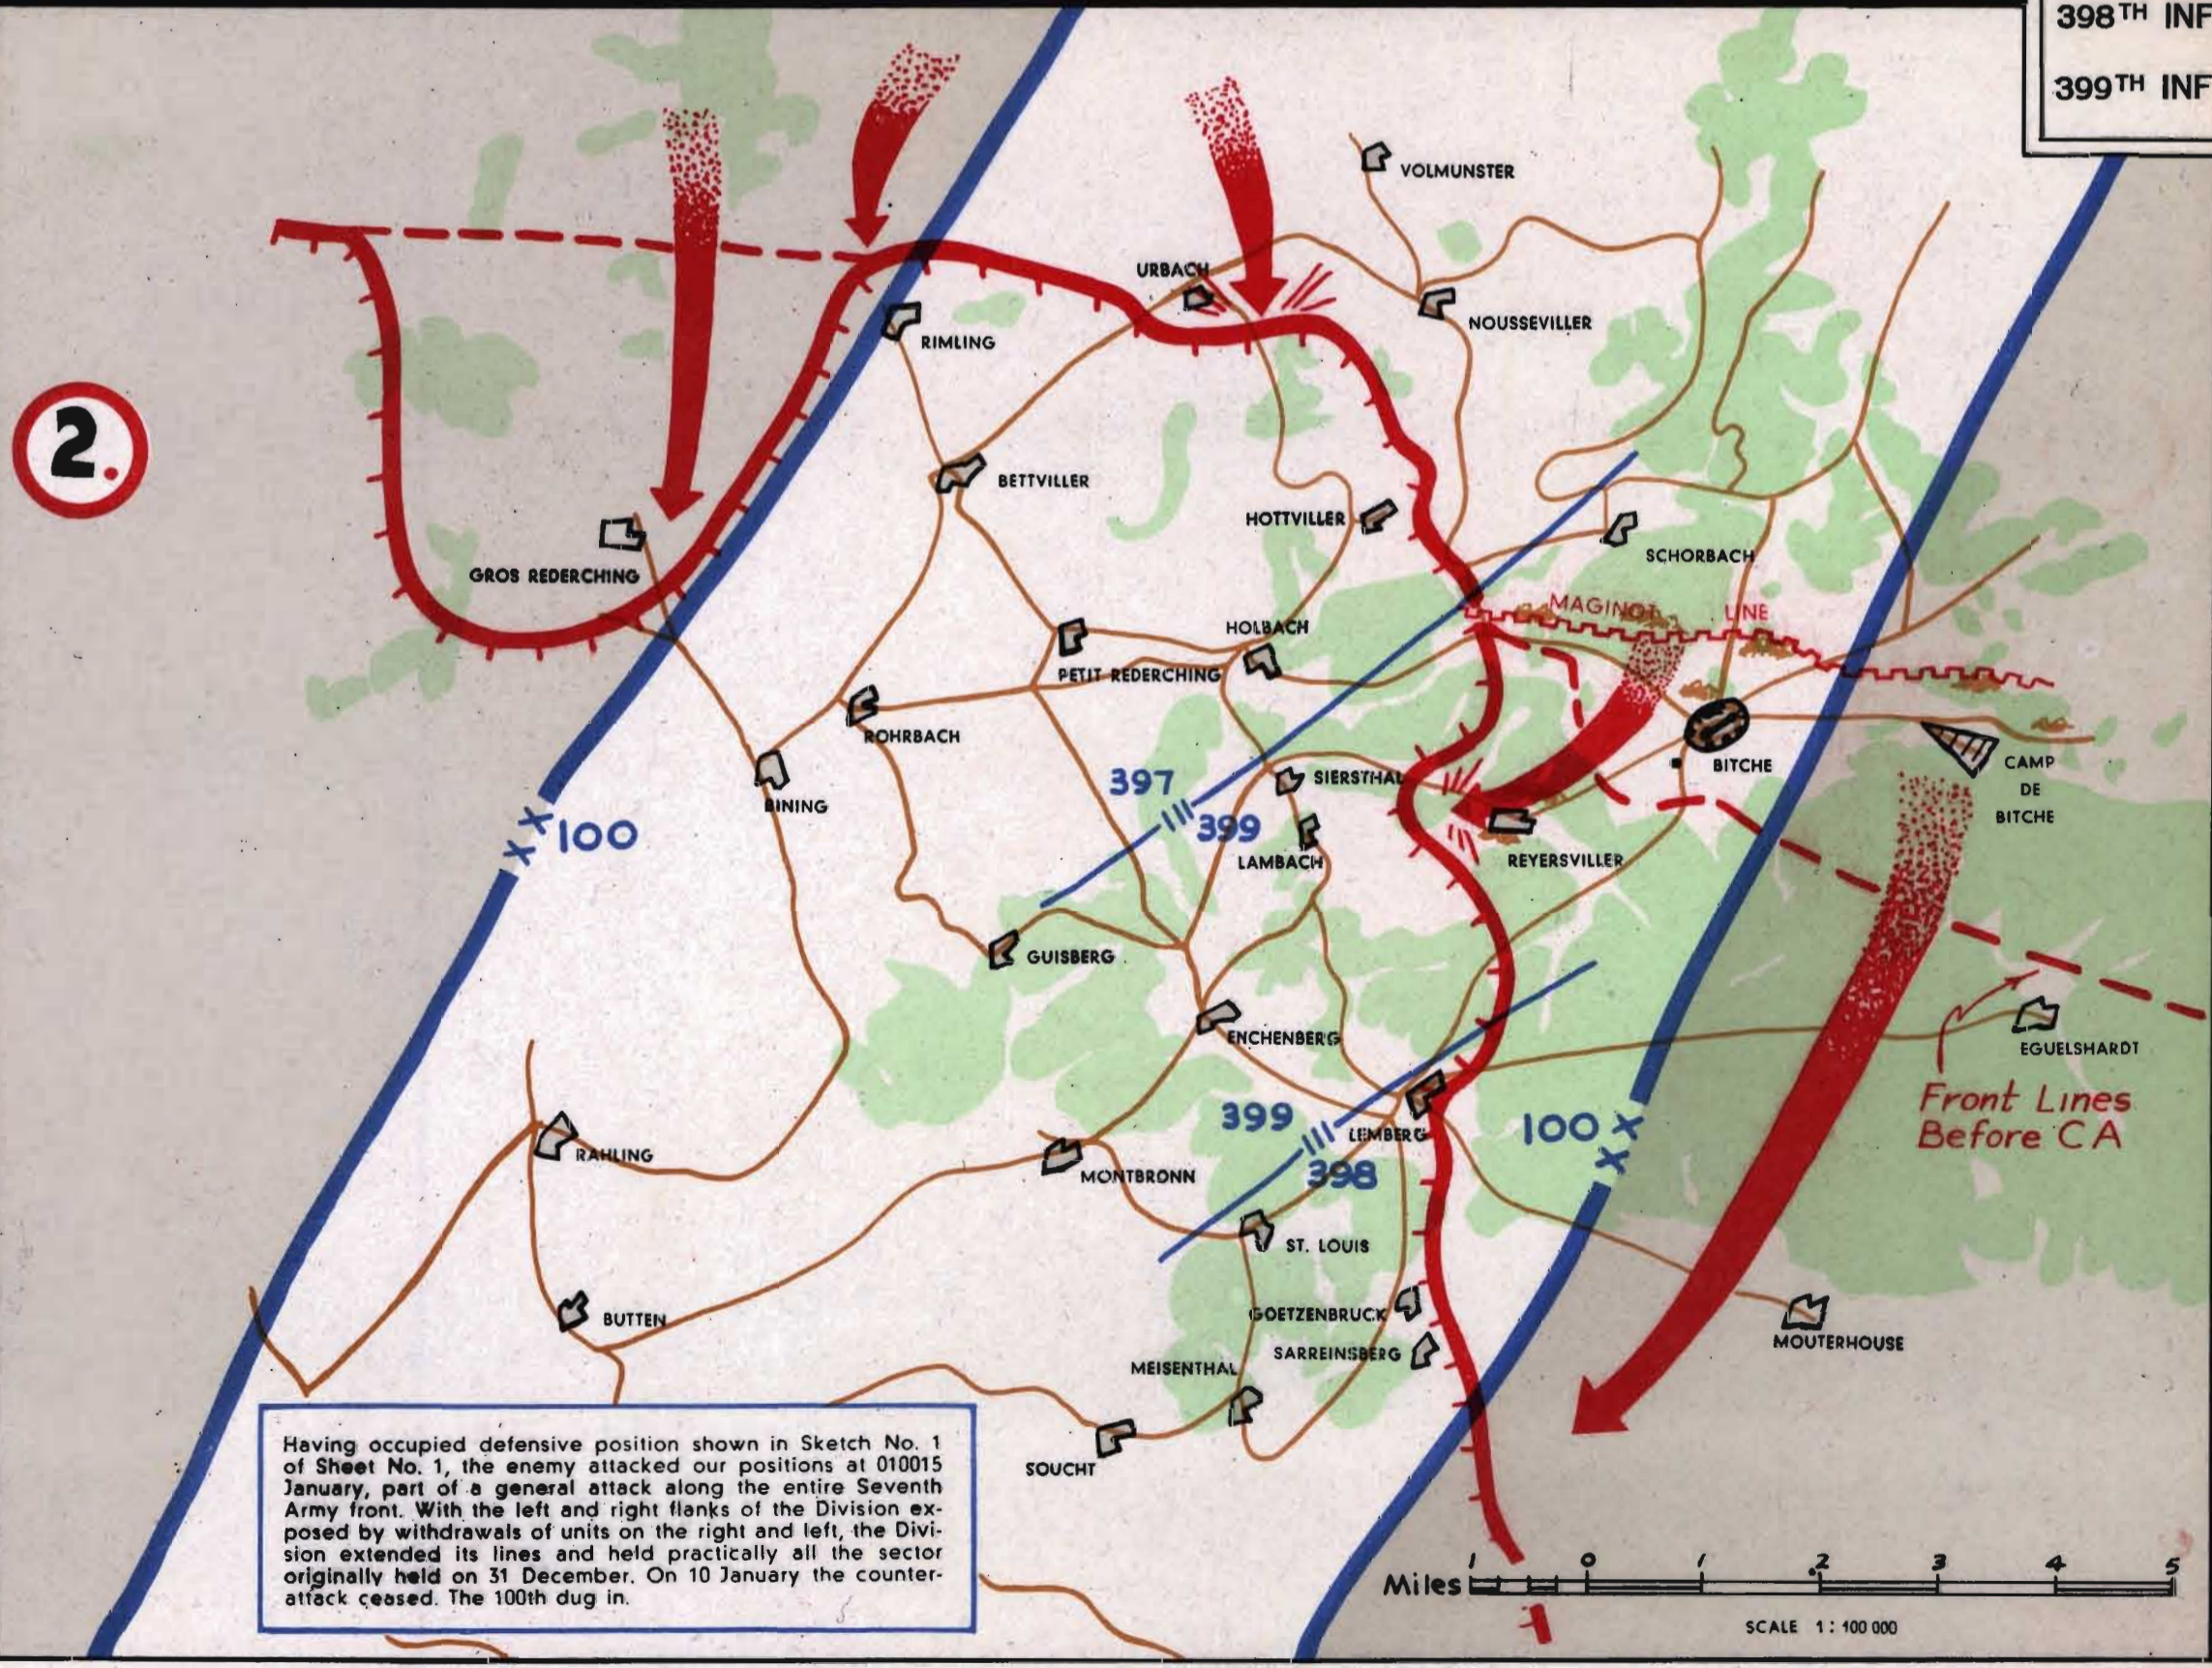

THE BATTLE of BITCHE

THE BATTLE OF BITCHE

From 11 December 1944 to 15 March 1945, BITCHE, FRANCE and its highly systematized fortifications on commanding terrain was a thorn in the side of the 100th Infantry Division. This period is described schematically in the diagrams on this page. It represents four phases of combat:

1. THE ATTACK on BITCHE.
2. THE COUNTERATTACK coincident with the Ardennes-Offensive.
3. ON THE DEFENSIVE.
4. RESUMING THE OFFENSIVE and the capture of BITCHE.

397th INF [thick black arrow]
 398th INF [dashed black arrow]
 399th INF [thin black arrow]