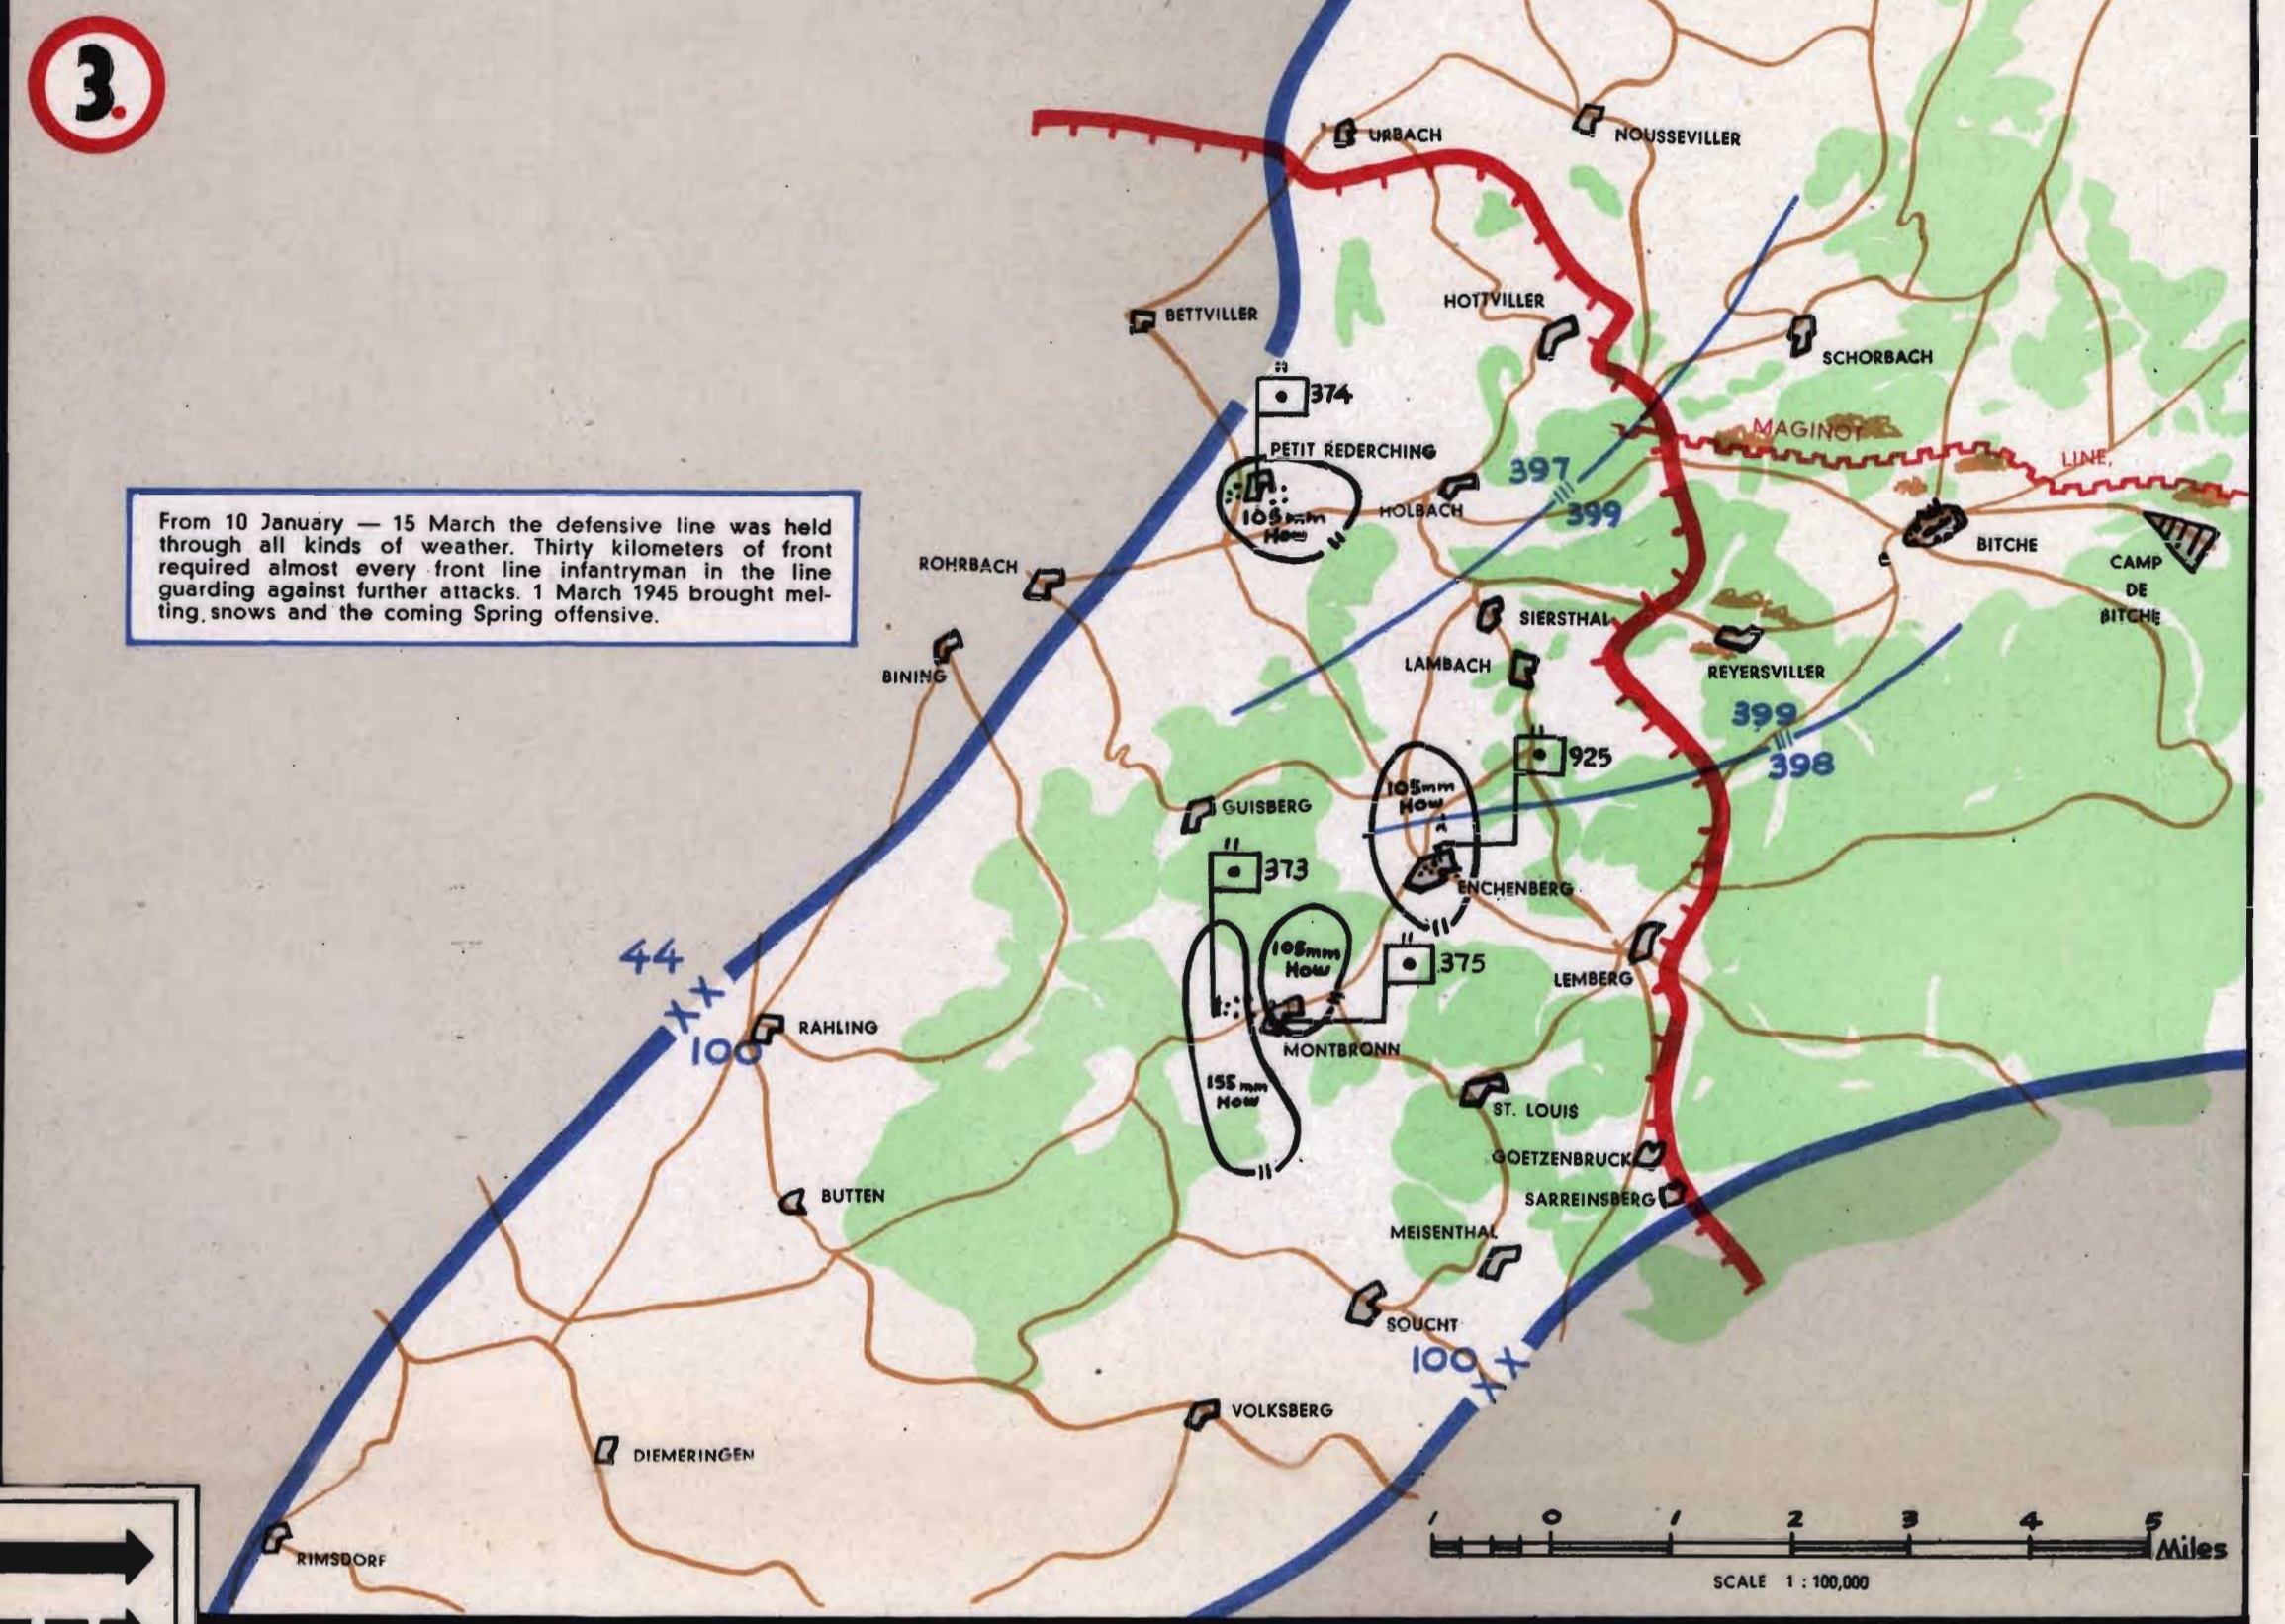

THE BATTLE of BITCHE

THE BATTLE OF BITCHE

From 11 December 1944 to 15 March 1945, BITCHE, FRANCE and its highly systematized fortifications on commanding terrain was a thorn in the side of the 100th Infantry Division. This period is described schematically in the diagrams on this page. It represents four phases of combat:

1. THE ATTACK on BITCHE.
2. THE COUNTERATTACK coincident with the Ardennes-Offensive.
3. ON THE DEFENSIVE.
4. RESUMING THE OFFENSIVE and the capture of BITCHE.

397th INF [thick black arrow]
 398th INF [dashed black arrow]
 399th INF [thin black arrow]