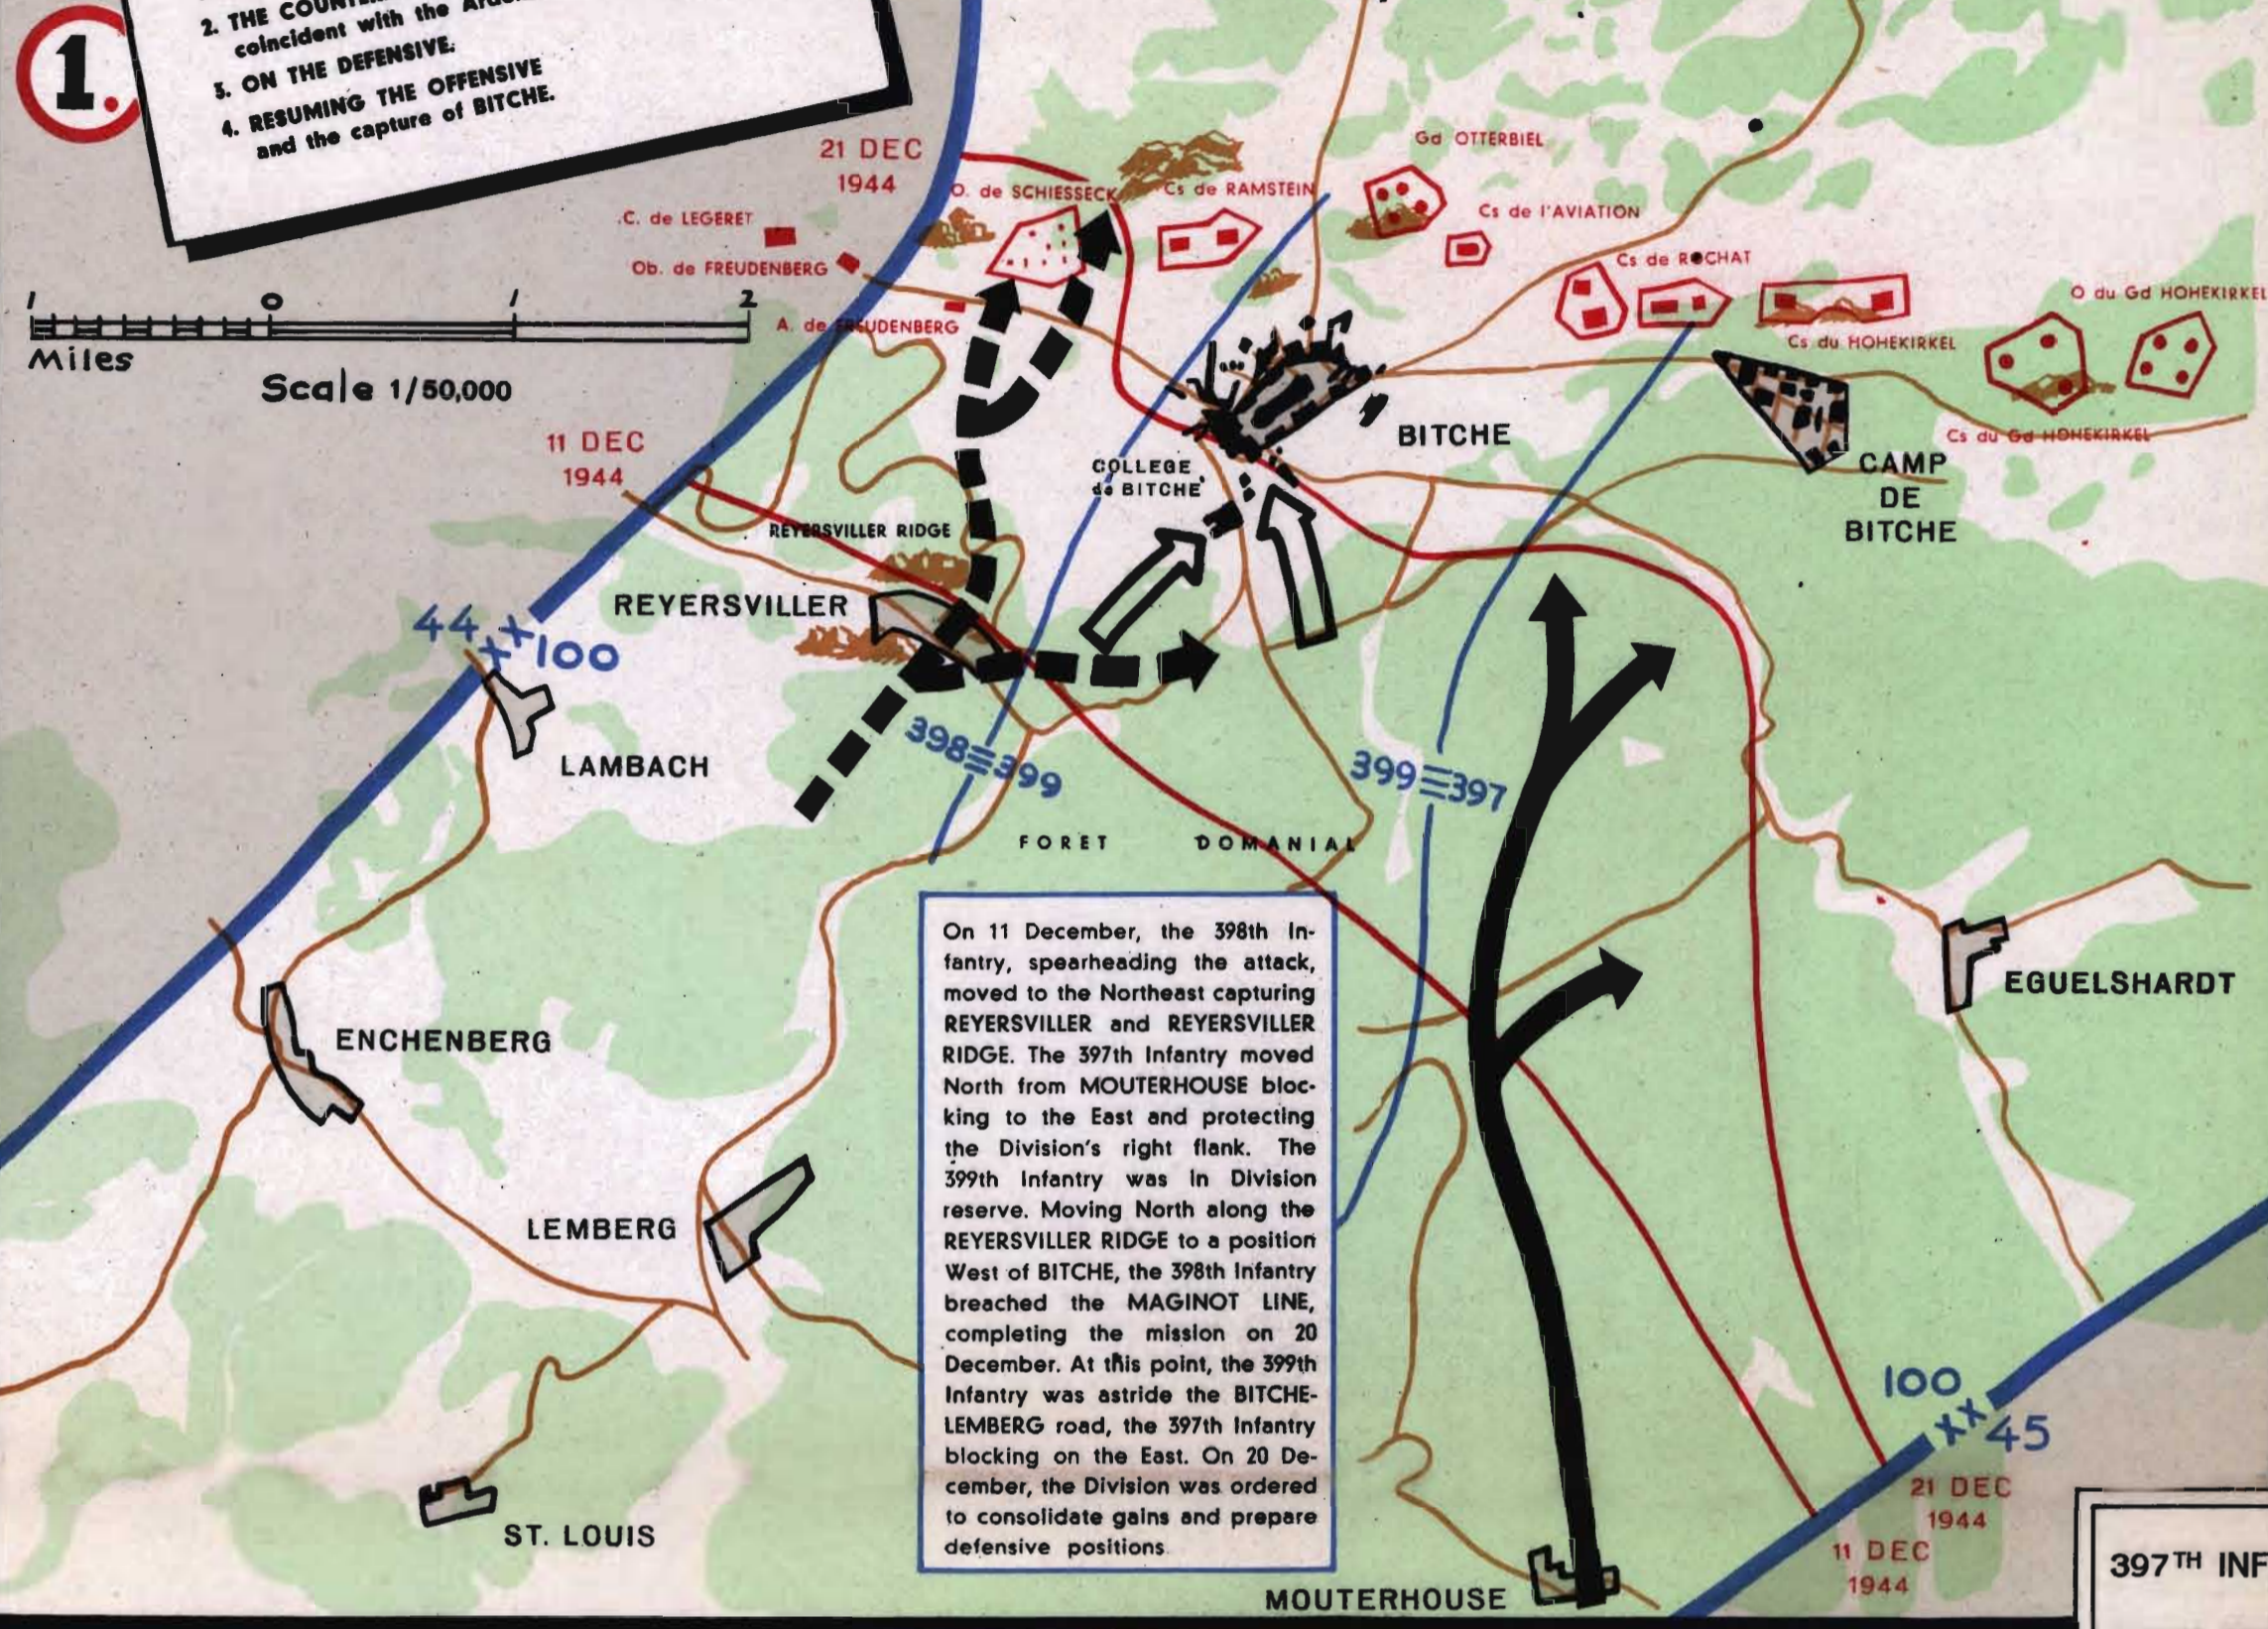

THE BATTLE of BITCHE

THE BATTLE OF BITCHE

From 11 December 1944 to 15 March 1945, BITCHE, FRANCE and its highly systematized fortifications on commanding terrain was a thorn in the side of the 100th Infantry Division. This period is described schematically in the diagrams on this page. It represents four phases of combat:

1. THE ATTACK on BITCHE.
2. THE COUNTERATTACK coincident with the Ardennes-Offensive.
3. ON THE DEFENSIVE.
4. RESUMING THE OFFENSIVE and the capture of BITCHE.

397th INF [thick black arrow]
 398th INF [dashed black arrow]
 399th INF [thin black arrow]