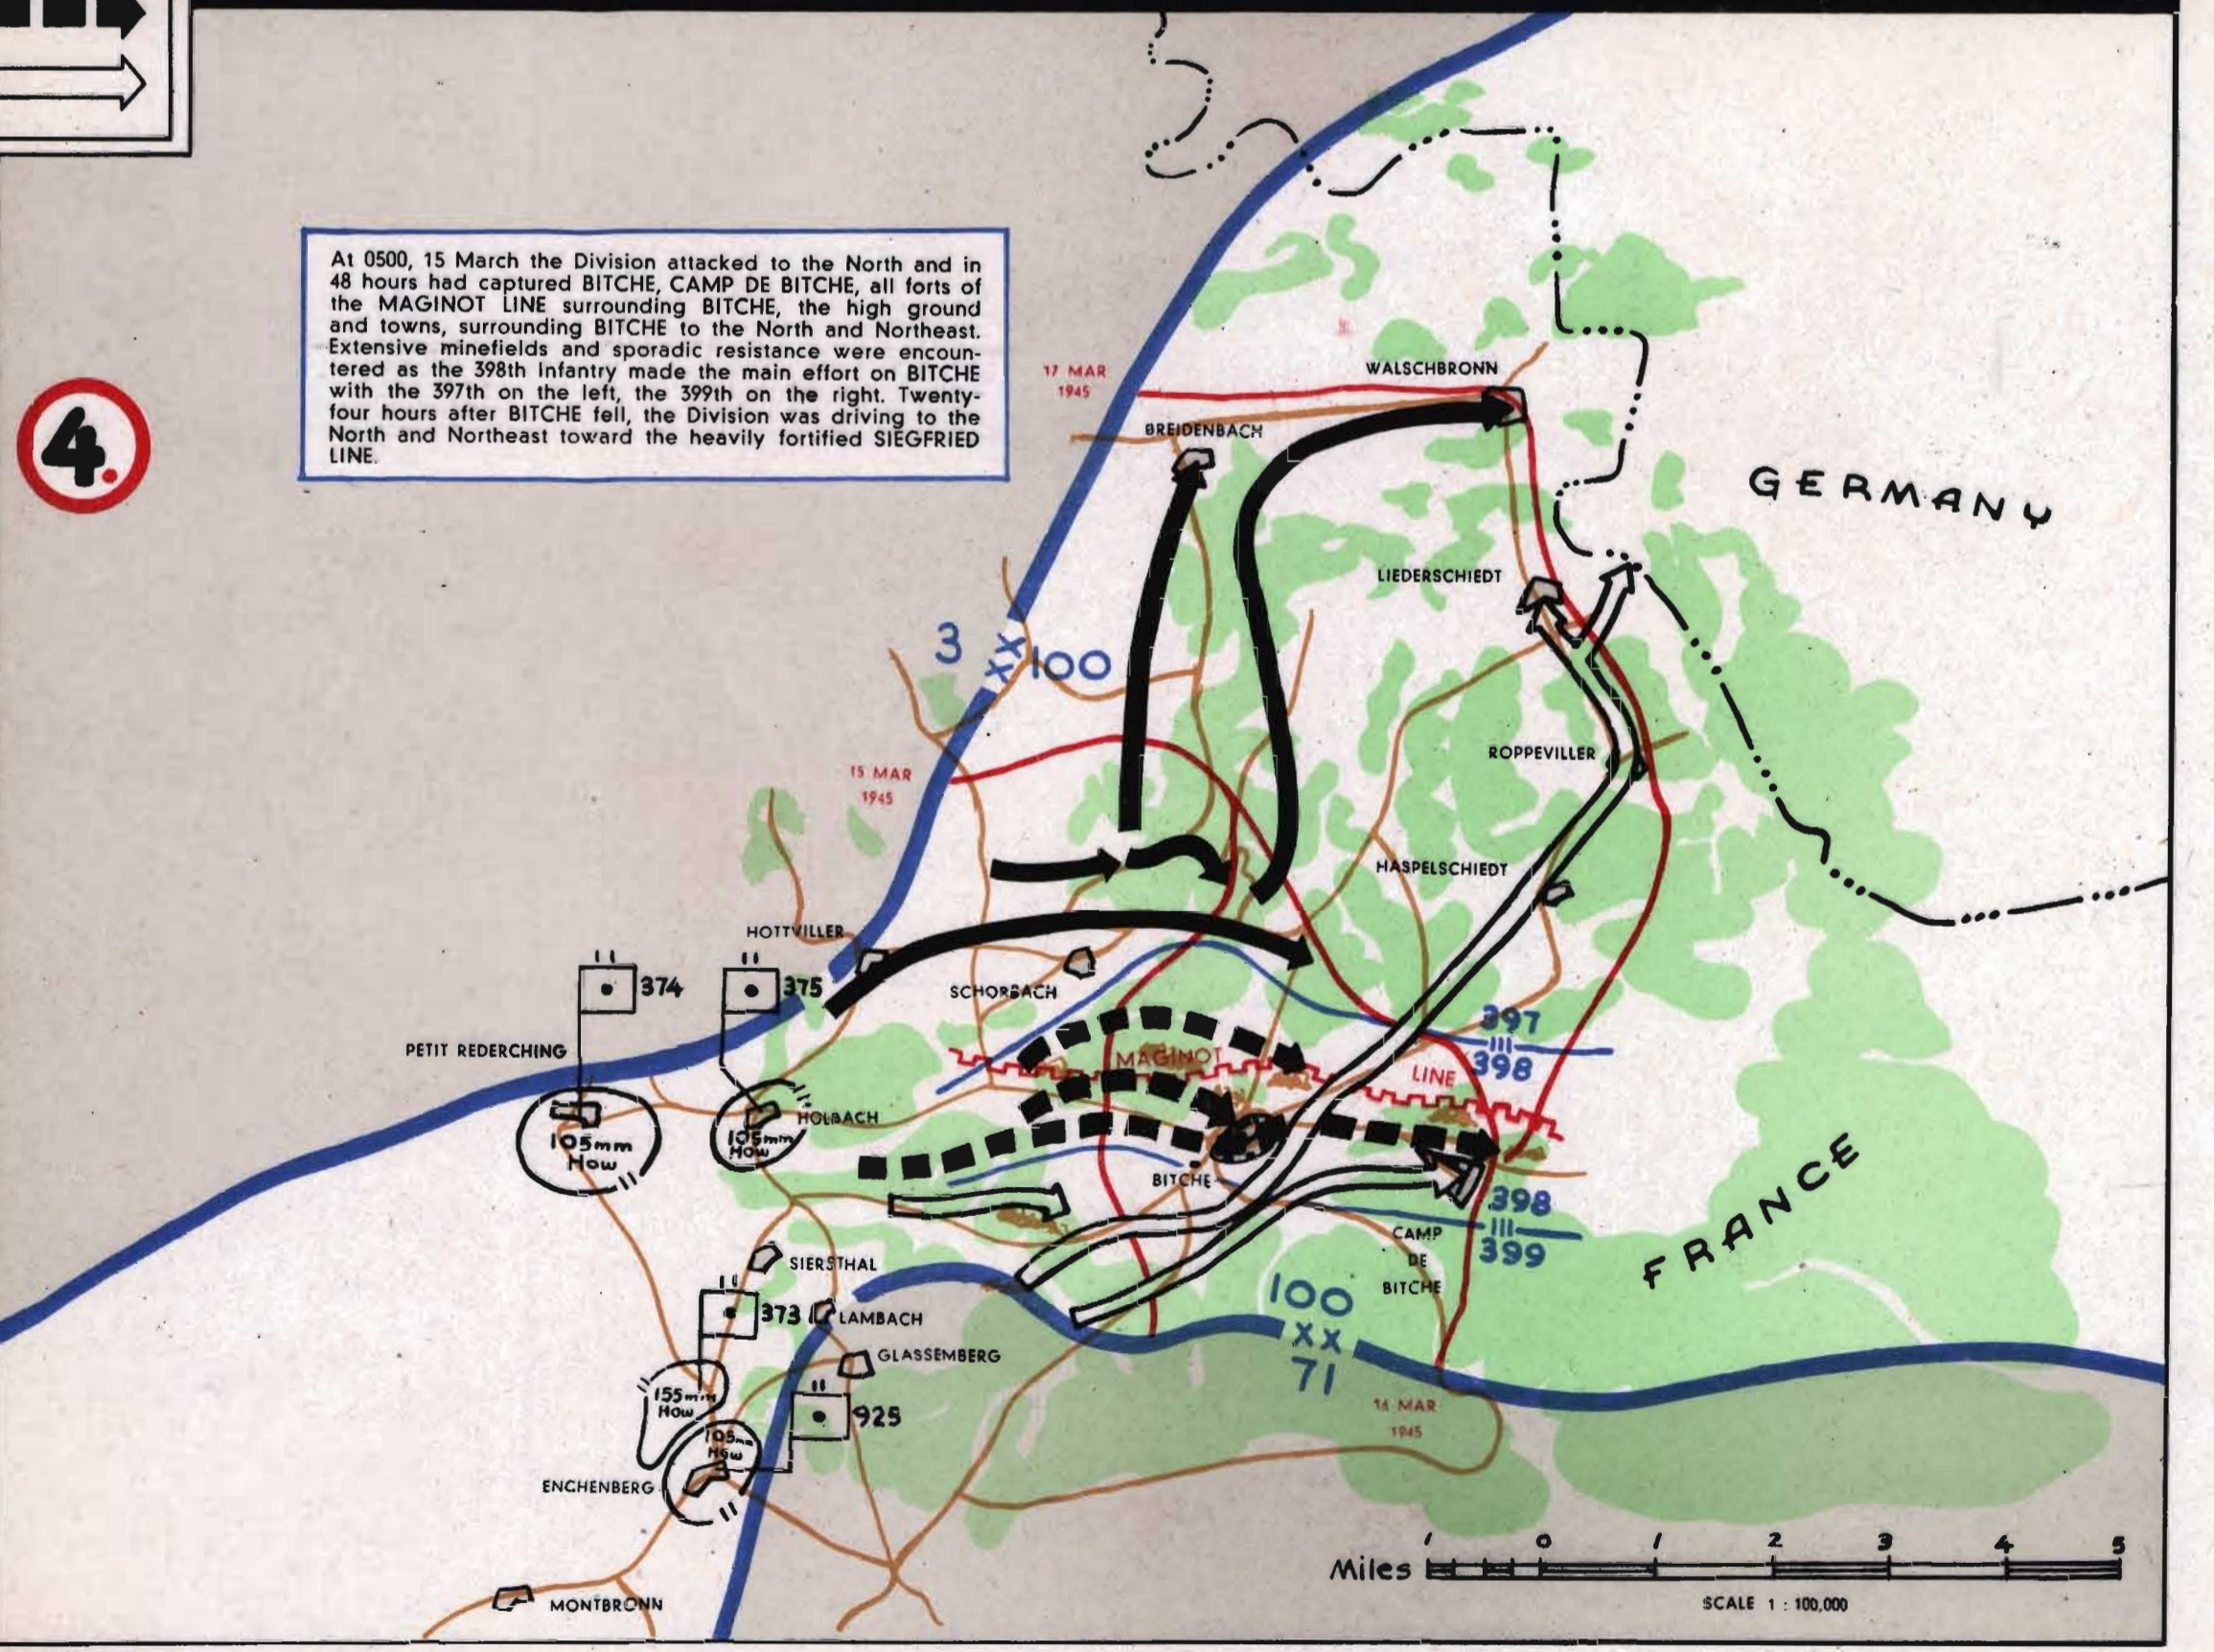

THE BATTLE of BITCHE

THE BATTLE OF BITCHE

From 11 December 1944 to 15 March 1945, BITCHE, FRANCE and its highly systematized fortifications on commanding terrain was a thorn in the side of the 100th Infantry Division. This period is described schematically in the diagrams on this page. It represents four phases of combat:

1. THE ATTACK on BITCHE.
2. THE COUNTERATTACK coincident with the Ardennes-Offensive.
3. ON THE DEFENSIVE.
4. RESUMING THE OFFENSIVE and the capture of BITCHE.

397th INF [thick black arrow]
 398th INF [dashed black arrow]
 399th INF [thin black arrow]