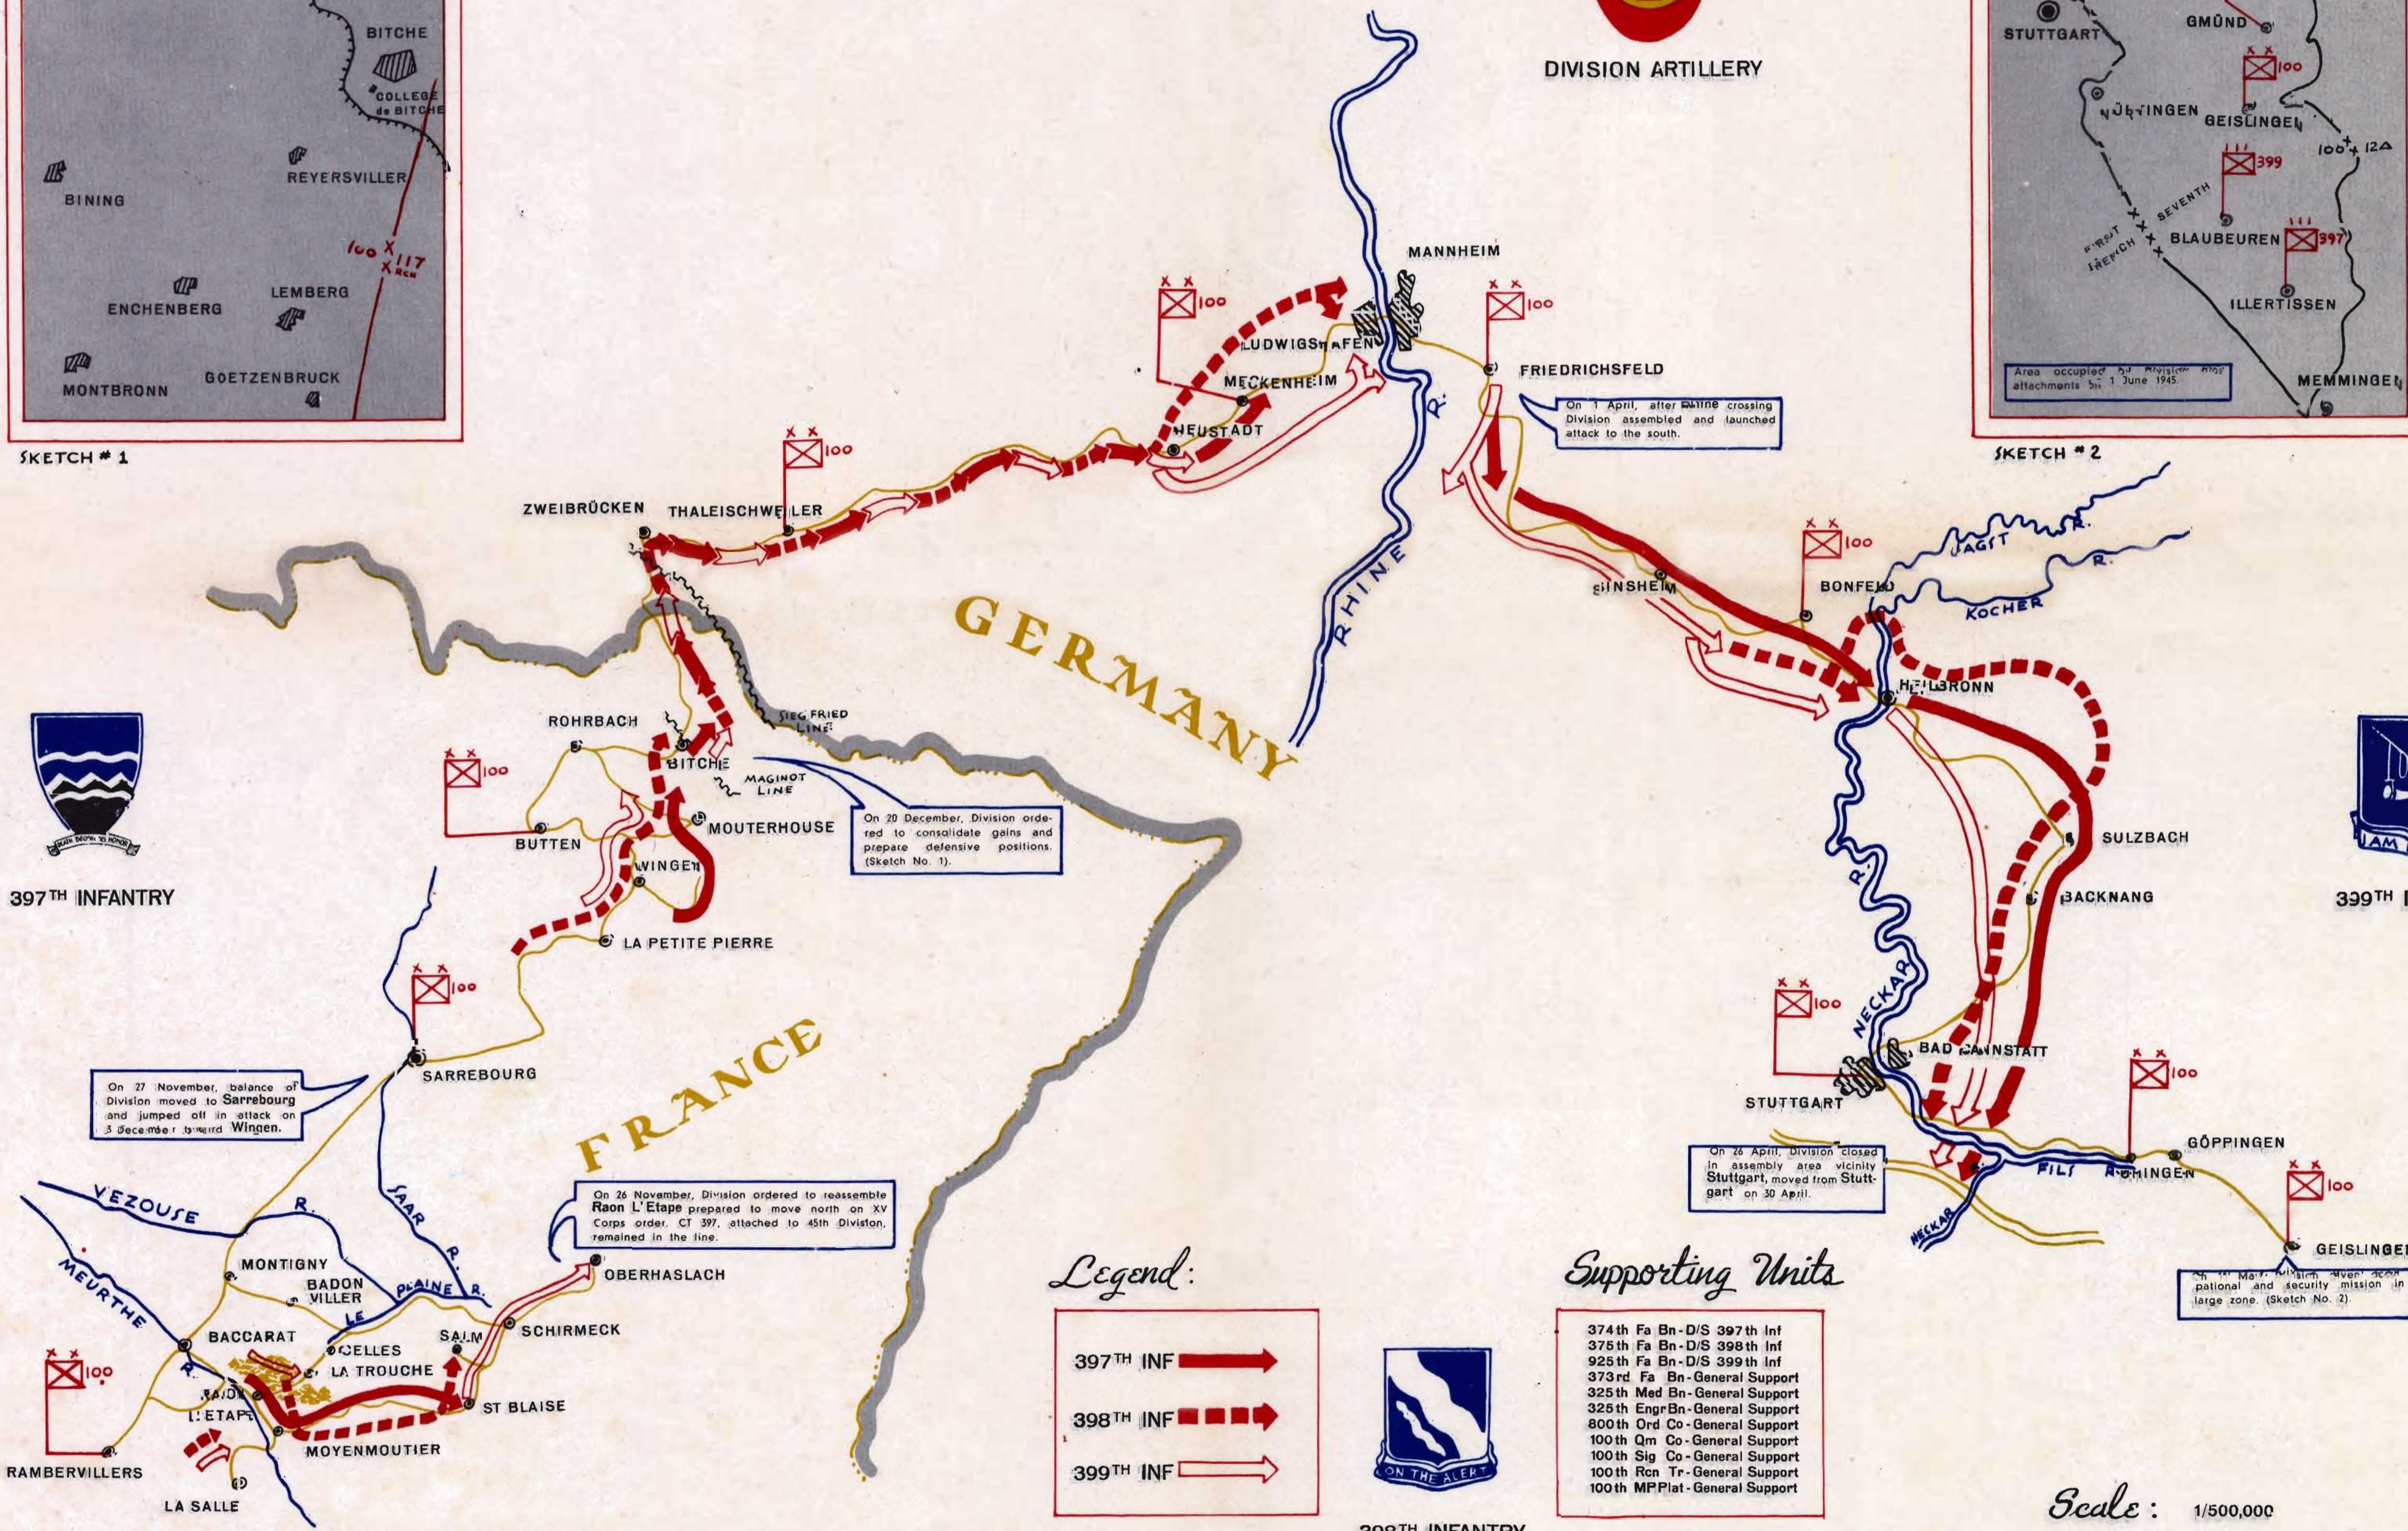

Legend:

- 397TH INF →
- 398TH INF - - - →
- 399TH INF →

398TH INFANTRY

Supporting Units

- 374th Fa Bn-D/S 397th Inf
- 375th Fa Bn-D/S 398th Inf
- 925th Fa Bn-D/S 399th Inf
- 373rd Fa Bn-General Support
- 325th Med Bn-General Support
- 325th Engr Bn-General Support
- 800th Ord Co-General Support
- 100th Qm Co-General Support
- 100th Sig Co-General Support
- 100th Rcn Tr-General Support
- 100th MP Plat-General Support

Scale: 1/500,000

MARSEILLES